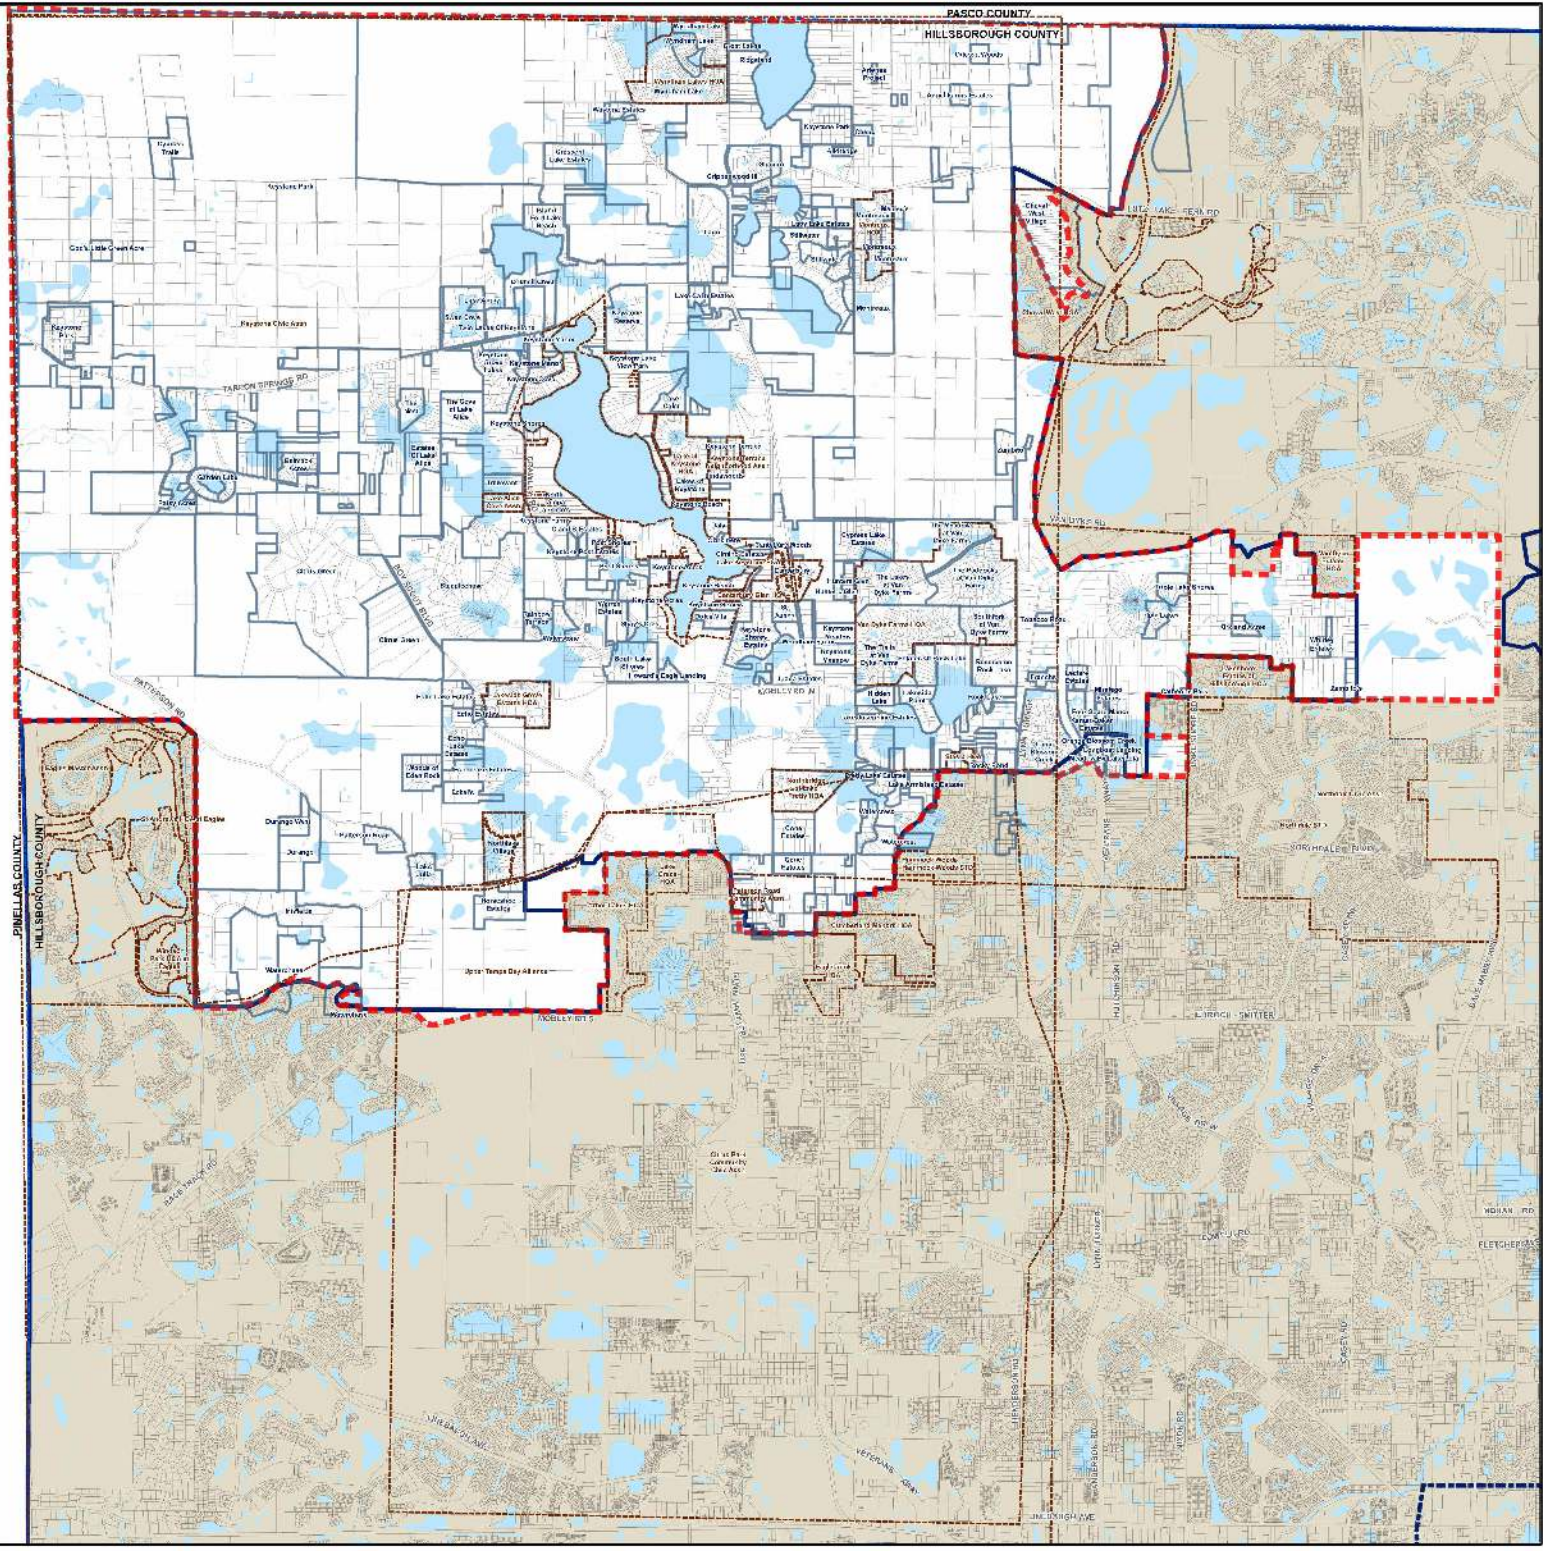

KEYSTONE - ODESSA COMMUNITY PLAN SUBDIVISIONS & NEIGHBORHOOD BOUNDARIES

LEGEND

- COMMUNITY PLAN BOUNDARY
- SUBDIVISION BOUNDARIES
- HOA NEIGHBORHOOD BOUNDARIES
- WATER
- **ROADS AND BOUNDARY LINES**
- COUNTY BOUNDARY
- JURISDICTION BOUNDARY
- TAMPA SERVICE AREA
- URBAN SERVICE AREA

LOCUS MAP

DISCLAIMER

UTM COORDINATE SYSTEM

Scale: 1:50,000
Date: 03/2017